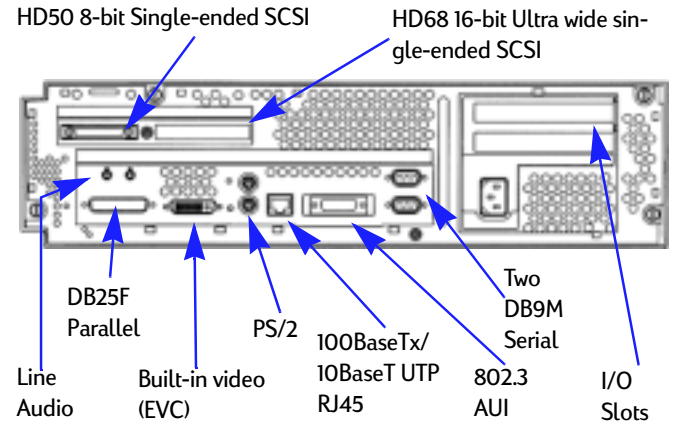

Appendix A: Product Illustrations

B-Class Desktop Workstations

The B-Class is an active line of desktop single-processor workstations.

B-Class Front View

B132L, B160L Rear Panel

B132L+, B180L Rear Panel

B-Class Mass Storage Module