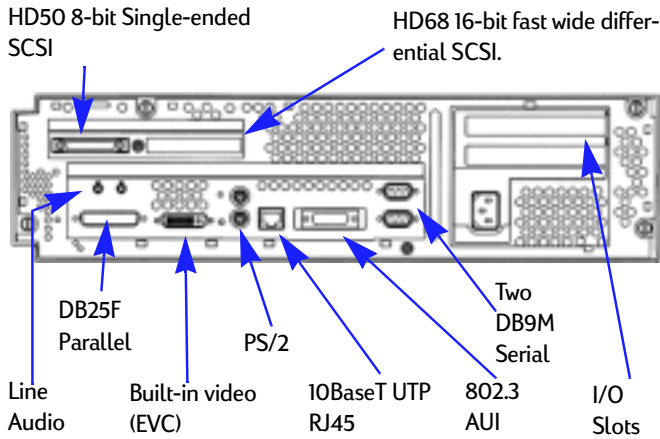

Appendix A: Product Illustrations

B-Class Desktop Workstations

The B-Class is an active line of desktop single-processor workstations.

B-Class Front View

B132L, B160L Rear Panel

B132L+, B180L Rear Panel

B-Class Mass Storage Module