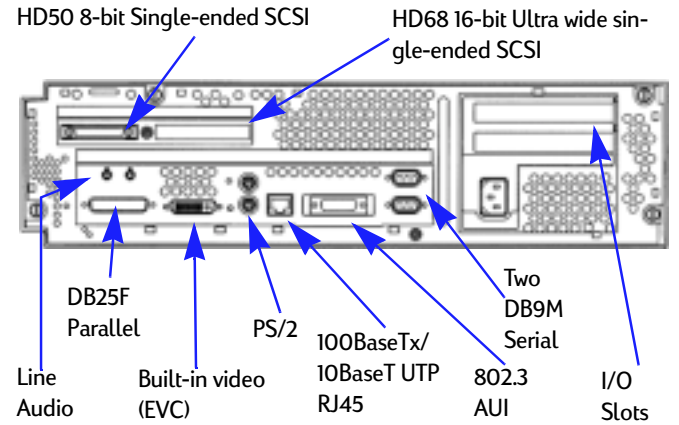

Appendix A: Product Illustrations

B-Class Desktop Workstations

The B-Class is an active line of desktop single-processor workstations.

B-Class Front View

B132L, B160L Rear Panel

B132L+, B180L Rear Panel

B-Class Mass Storage Module